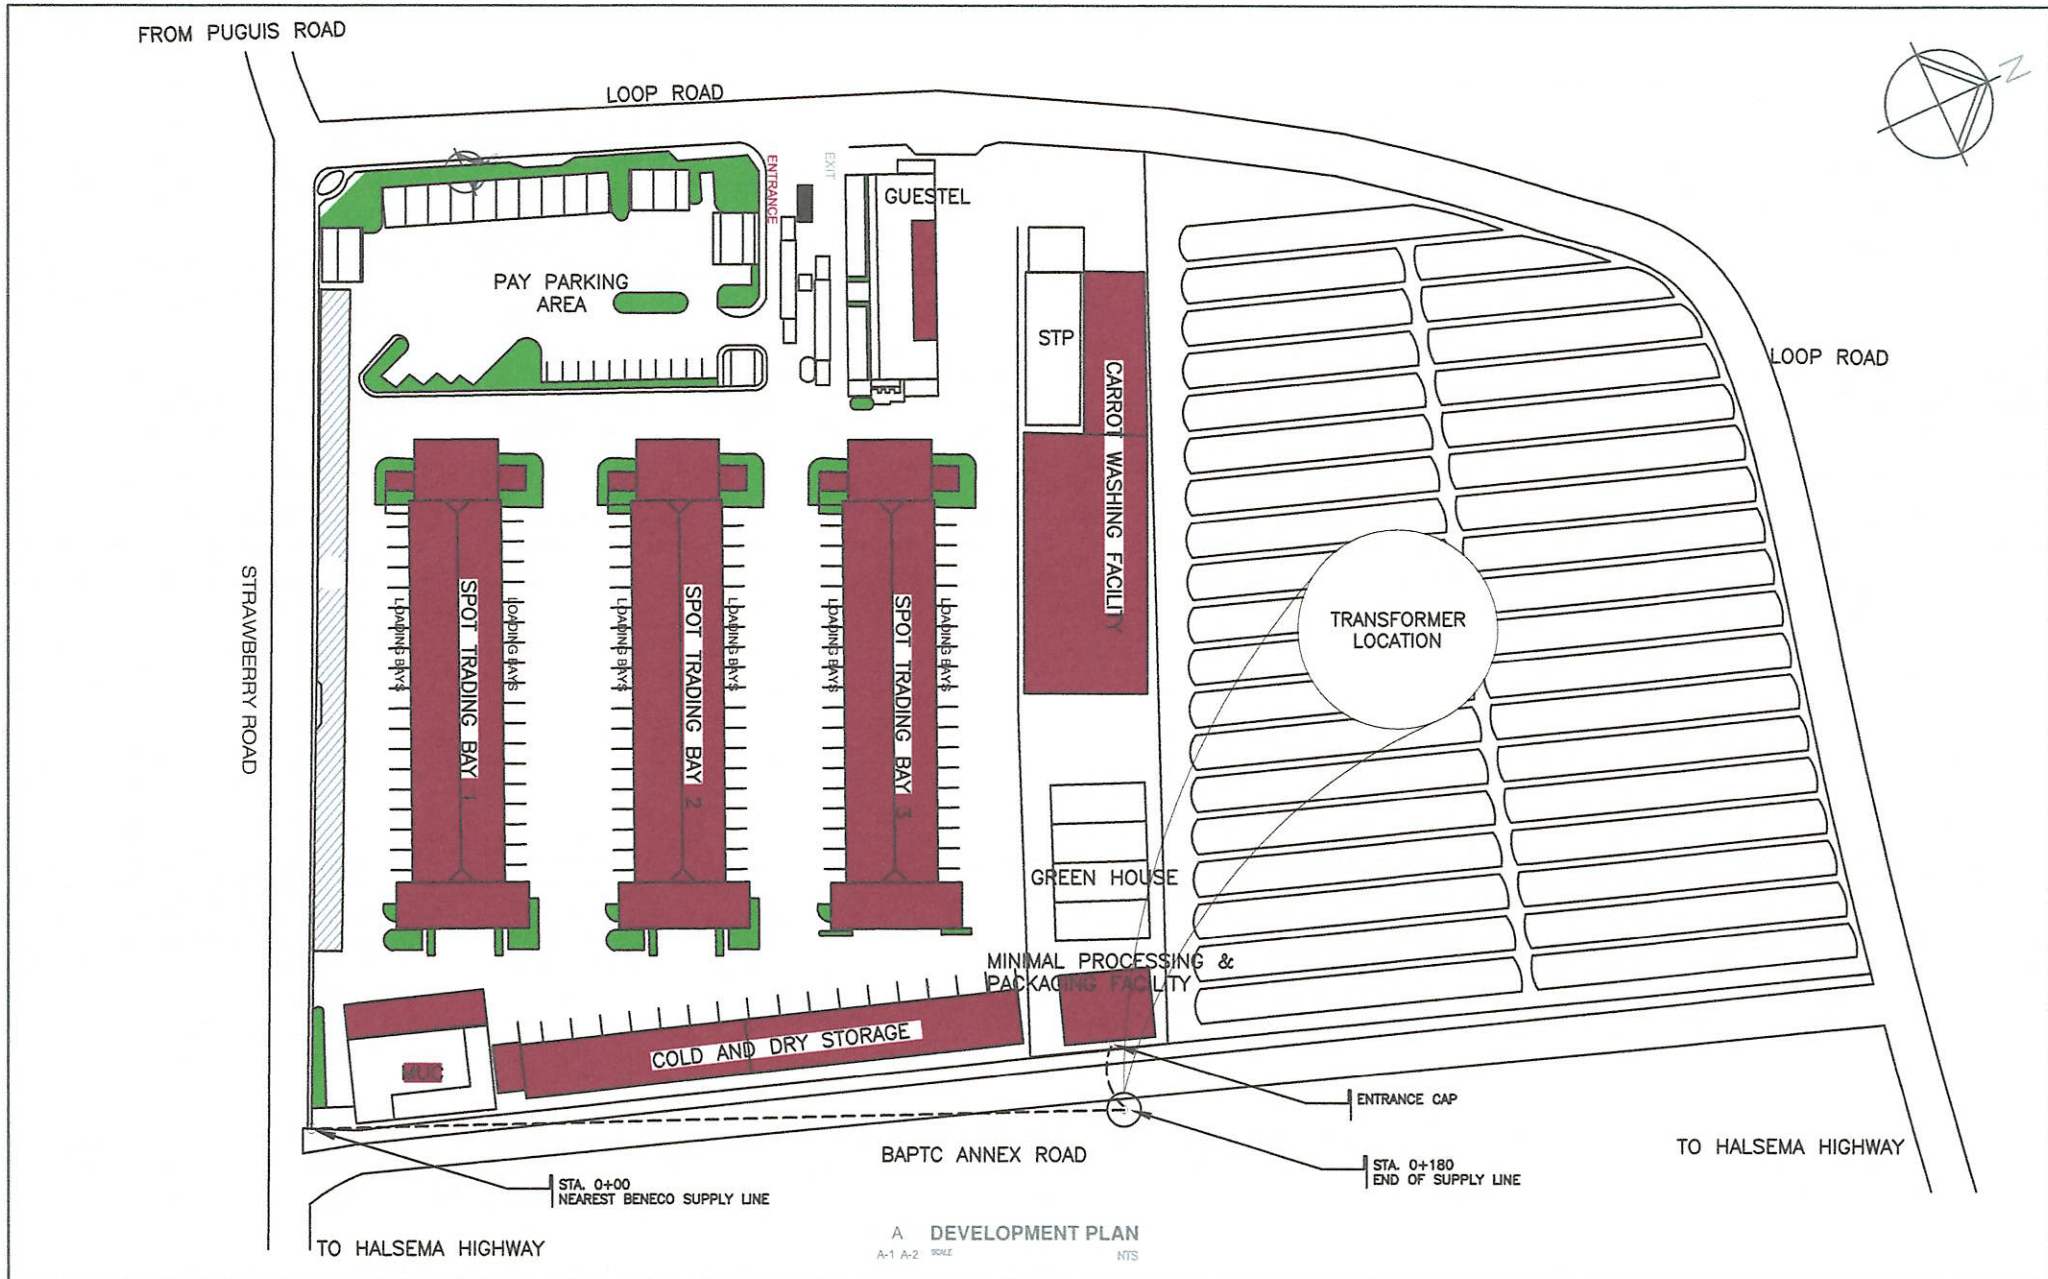

THIS SITE

A VICINITY MAP
A-2 A-2 SCALE NTS

 <p>BENGUET AGRI-PINOY TRADING CENTER</p>	<p>MINIMAL PROCESSING FACILITY TRANSFORMER, WIRES AND ACCESSORIES</p> <p>BSU STRAWBERRY FIELDS, BETAG LA TRINIDAD, BENGUET</p>	<p>PREPARED BY:</p> <p><i>Raymart C. Tarasi</i> RAYMART C. TARASI UNIT OFFICER II, GSU</p>	<p>APPROVED BY:</p> <p><i>Norma Palaci Banania</i> NORMA PALACI BANANIA, PHD CHIEF OPERATIONS OFFICER, BAPTC</p>	<p>A-1</p>
	<p>PROJECT TITLE/ LOCATION</p>	<p>UNIT OFFICER II, GSU</p>	<p>CHIEF OPERATIONS OFFICER, BAPTC</p>	<p>2/2</p>

MINIMAL PROCESSING FACILITY TRANSFORMER, WIRES AND ACCESSORIES

BSU STRAWBERRY FIELDS, BETAG LA TRINIDAD, BENGUET

PROJECT TITLE/ LOCATION

PREPARED BY:

Raymart C. Tarasi

RAYMART C. TARASI

UNIT OFFICER II, GSU